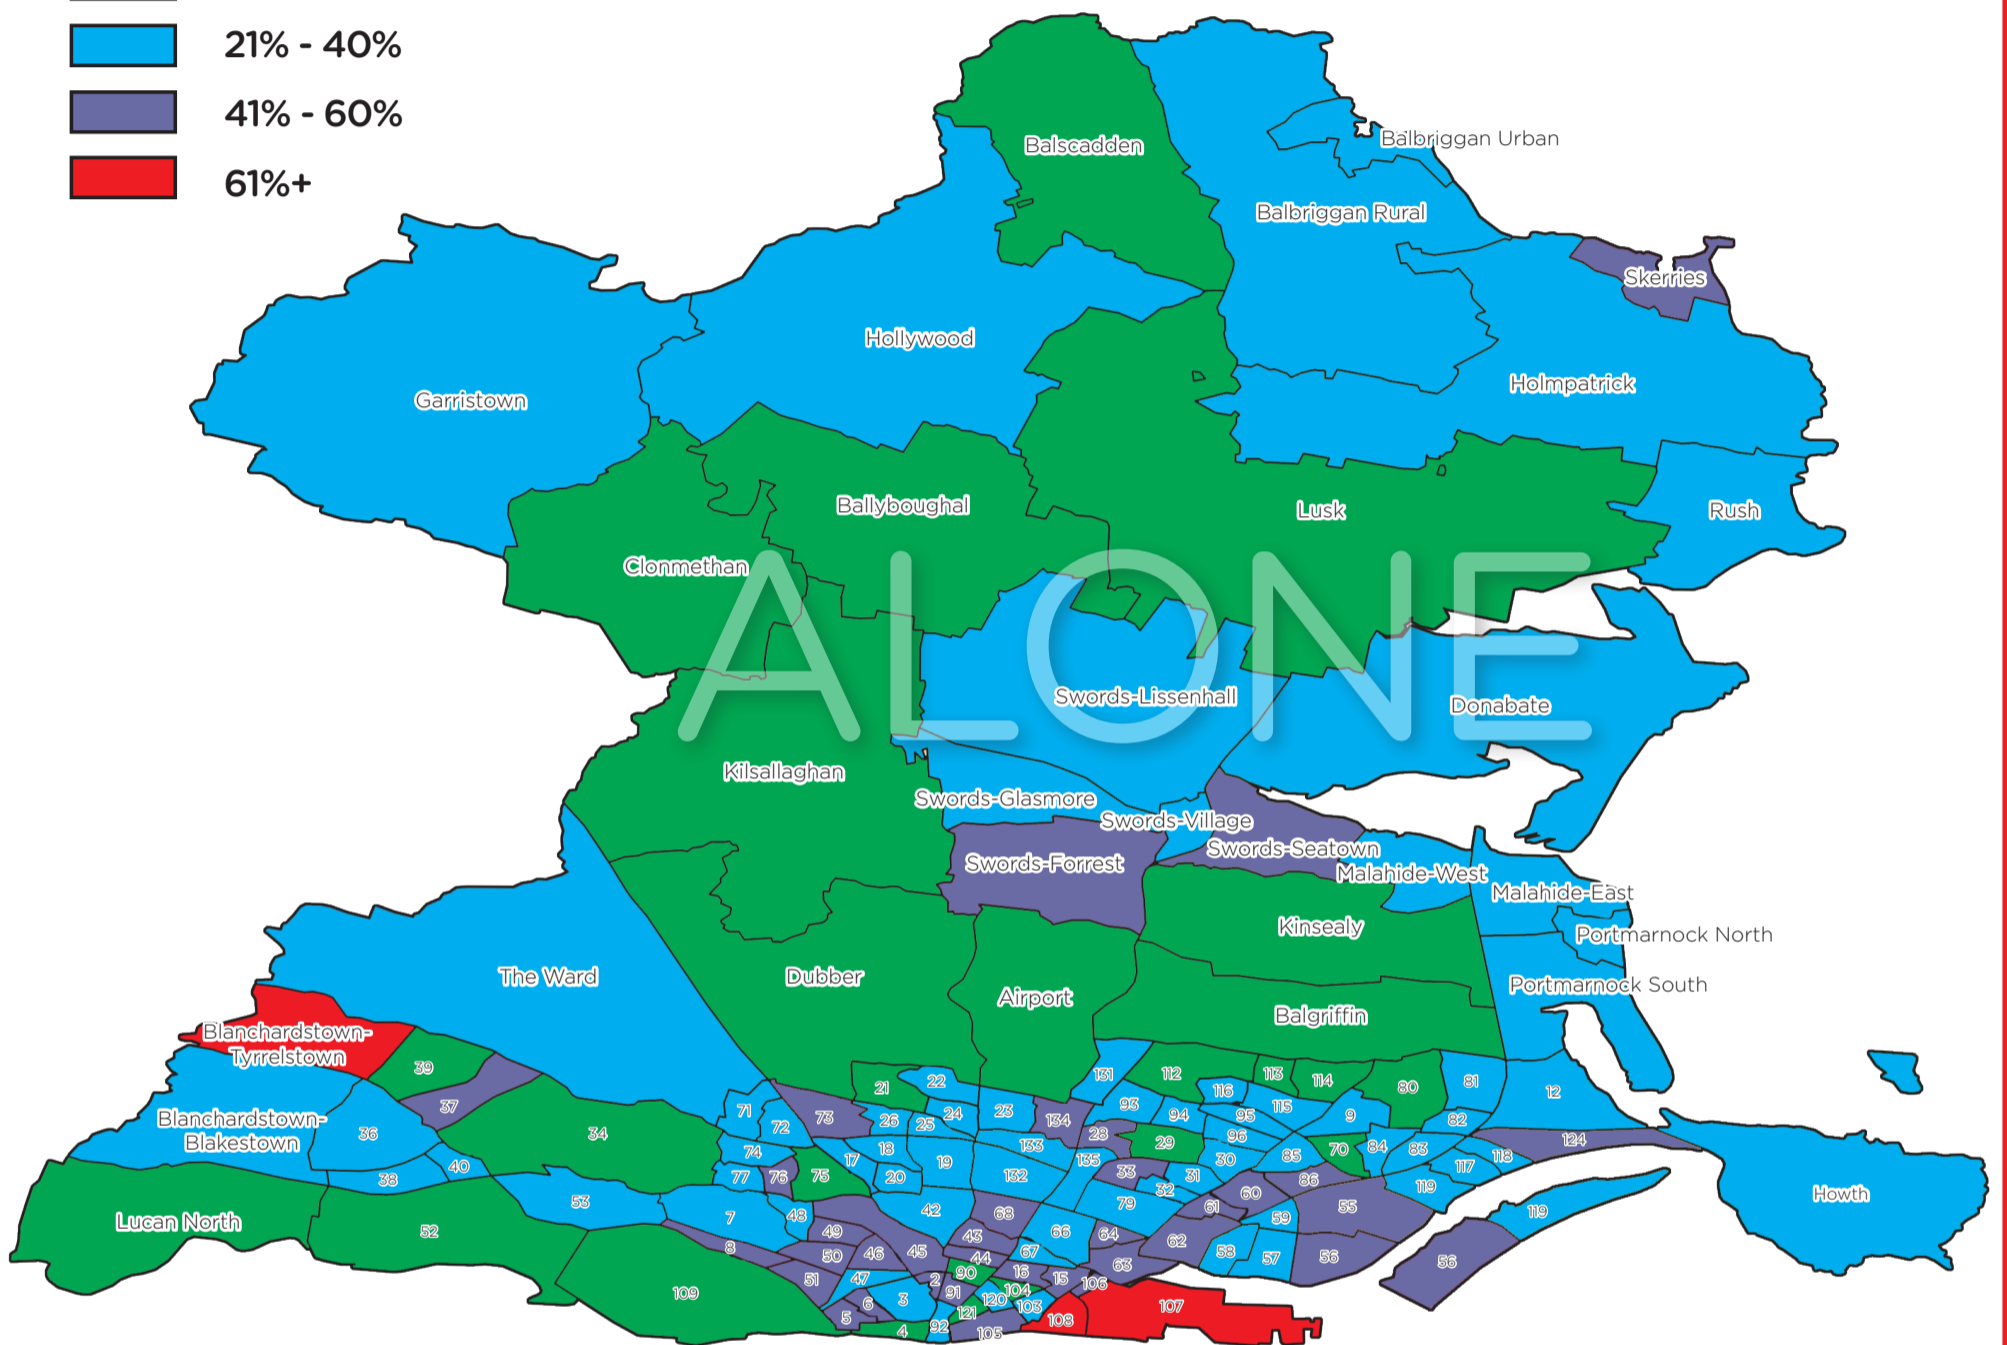

PERCENTAGE LIVING ALONE OUT OF THOSE AGED 80+ IN EACH ELECTORAL DISTRICT IN DUBLIN NORTH*

Legend (Percentage)

Electoral Districts in Dublin North

2 Arran Quay A	25 Ballymun E	Roselawn	60 Clontarf West A	82 Grange C	112 Priorswood A
3 Arran Quay B	26 Ballymun F	42 Botanic A	61 Clontarf West B	83 Grange D	113 Priorswood B
4 Arran Quay C	28 Beaumont A	43 Botanic B	62 Clontarf West C	84 Grange E	114 Priorswood C
5 Arran Quay D	29 Beaumont B	44 Botanic C	63 Clontarf West D	85 Harmonstown A	115 Priorswood D
6 Arran Quay E	30 Beaumont C	45 Cabra East A	64 Clontarf West E	86 Harmonstown B	116 Priorswood E
7 Ashtown A	31 Beaumont D	46 Cabra East B	66 Drumcondra South A	90 Inns Quay A	117 Raheny-Foxfield
8 Ashtown B	32 Beaumont E	47 Cabra East C	67 Drumcondra South B	91 Inns Quay B	118 Raheny-Greendale
9 Ayrfield	33 Beaumont F	48 Cabra West A	68 Drumcondra South C	92 Inns Quay C	119 Raheny-St. Assam
12 Baldoyle	34 Blanchardstown-Abbotstown	49 Cabra West B	70 Edenmore	93 Kilmore A	120 Rotunda A
15 Ballybough A	36 Blanchardstown-Coolmine	50 Cabra West C	71 Finglas North A	94 Kilmore B	121 Rotunda B
16 Ballybough B	37 Blanchardstown-Corduff	51 Cabra West D	72 Finglas North B	95 Kilmore C	124 Sutton
17 Ballygall A	38 Blanchardstown-Delwood	52 Castleknock-Knockmaroon	73 Finglas North C	96 Kilmore D	131 Turnapin
18 Ballygall B	39 Blanchardstown-Mulhuddart	53 Castleknock-Park	74 Finglas South A	103 Mountjoy A	132 Whitehall A
19 Ballygall C	40 Blanchardstown-	55 Clontarf East A	75 Finglas South B	104 Mountjoy B	133 Whitehall B
20 Ballygall D		56 Clontarf East B	76 Finglas South C	105 North City	134 Whitehall C
21 Ballymun A		57 Clontarf East C	77 Finglas South D	106 North Dock A	135 Whitehall D
22 Ballymun B		58 Clontarf East D	79 Grace Park	107 North Dock B	
23 Ballymun C		59 Clontarf East E	80 Grange A	108 North Dock C	
24 Ballymun D			81 Grange B	109 Phoenix Park	

Data Source: StatBank, Central Statistics Office (2016)

* Dublin North is an area defined by the Health Service Executive and covers most of North Dublin. It is not to be confused with the Dáil constituency 'Dublin North' covering a far smaller area.

ALONE

YOU'RE NOT ALONE