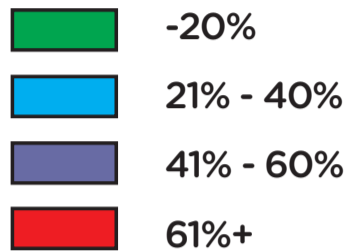

PERCENTAGE LIVING ALONE OUT OF THOSE AGED 80+ IN EACH ELECTORAL DISTRICT IN DUBLIN NORTH*

Legend (Percentage)

Electoral Districts in Dublin North

2 Arran Quay A	25 Ballymun E	Roselawn	60 Clontarf West A	82 Grange C	112 Priorswood A
3 Arran Quay B	26 Ballymun F	42 Botanic A	61 Clontarf West B	83 Grange D	113 Priorswood B
4 Arran Quay C	28 Beaumont A	43 Botanic B	62 Clontarf West C	84 Grange E	114 Priorswood C
5 Arran Quay D	29 Beaumont B	44 Botanic C	63 Clontarf West D	85 Harmonstown A	115 Priorswood D
6 Arran Quay E	30 Beaumont C	45 Cabra East A	64 Clontarf West E	86 Harmonstown B	116 Priorswood E
7 Ashtown A	31 Beaumont D	46 Cabra East B	66 Drumcondra South A	90 Inns Quay A	117 Raheny-Foxfield
8 Ashtown B	32 Beaumont E	47 Cabra East C	67 Drumcondra South B	91 Inns Quay B	118 Raheny-Greendale
9 Ayrfield	33 Beaumont F	48 Cabra West A	68 Drumcondra South C	92 Inns Quay C	119 Raheny-St. Assam
12 Baldoyle	34 Blanchardstown-Abbotstown	49 Cabra West B	70 Edenmore	93 Kilmore A	120 Rotunda A
15 Ballybough A	36 Blanchardstown-Coolmine	50 Cabra West C	71 Finglas North A	94 Kilmore B	121 Rotunda B
16 Ballybough B	37 Blanchardstown-Corduff	51 Cabra West D	72 Finglas North B	95 Kilmore C	124 Sutton
17 Ballygall A	38 Blanchardstown-Delwood	52 Castleknock-Knockmaroon	73 Finglas North C	96 Kilmore D	131 Turnapin
18 Ballygall B	39 Blanchardstown-Mulhuddart	53 Castleknock-Park	74 Finglas South A	103 Mountjoy A	132 Whitehall A
19 Ballygall C	40 Blanchardstown-	55 Clontarf East A	75 Finglas South B	104 Mountjoy B	133 Whitehall B
20 Ballygall D		56 Clontarf East B	76 Finglas South C	105 North City	134 Whitehall C
21 Ballymun A		57 Clontarf East C	77 Finglas South D	106 North Dock A	135 Whitehall D
22 Ballymun B		58 Clontarf East D	79 Grace Park	107 North Dock B	
23 Ballymun C		59 Clontarf East E	80 Grange A	108 North Dock C	
24 Ballymun D			81 Grange B	109 Phoenix Park	