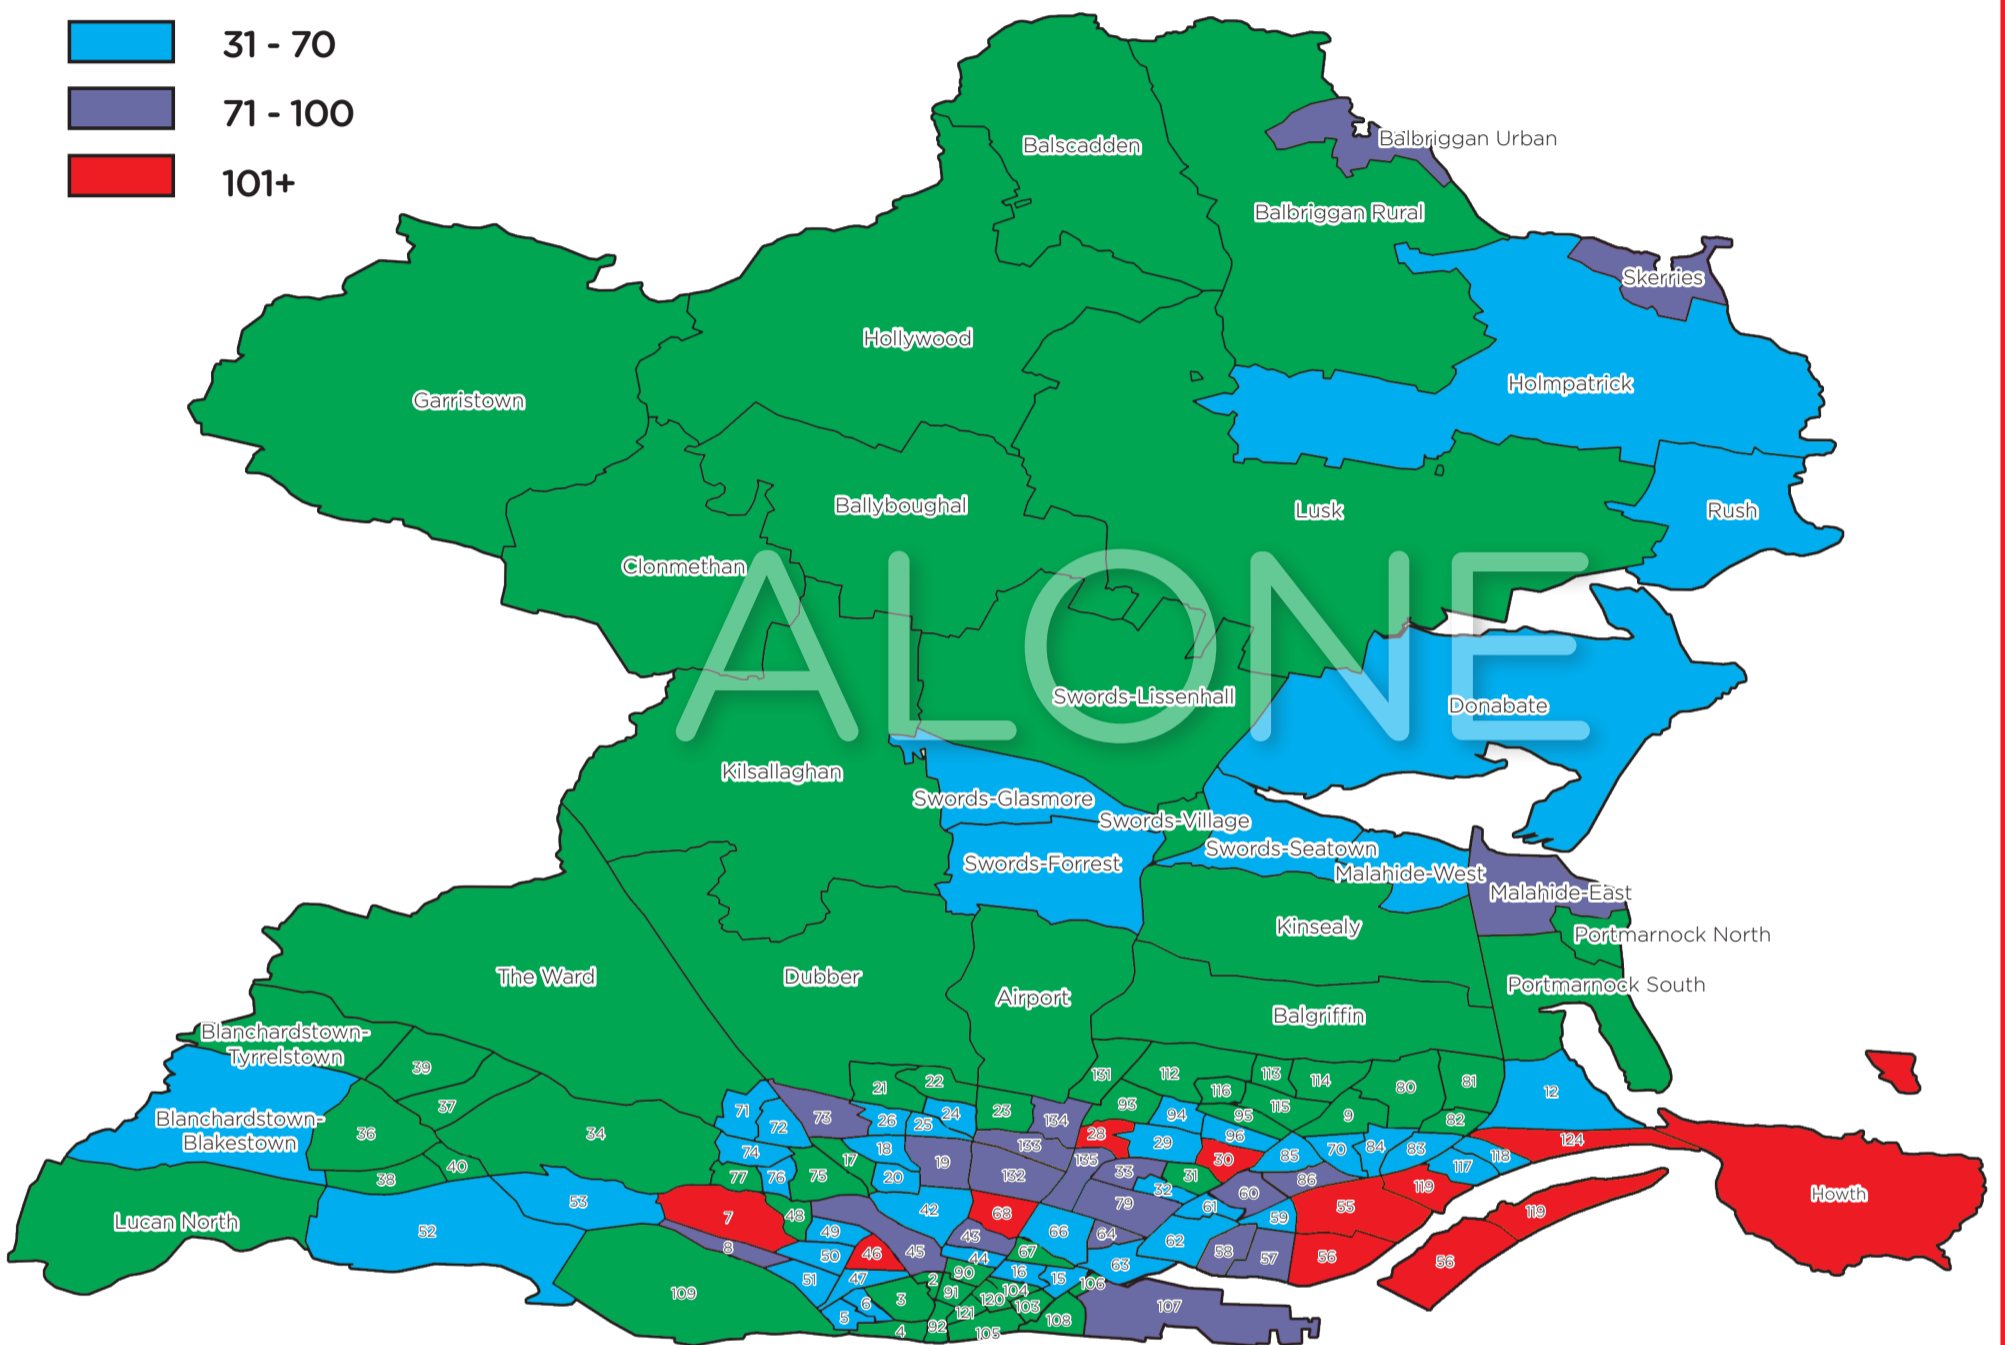

NUMBERS AGED 80+ AND LIVING ALONE IN EACH ELECTORAL DISTRICT IN DUBLIN NORTH*

Legend (Numbers)

Electoral Districts in Dublin North

2 Arran Quay A	25 Ballymun E	Roselawn	60 Clontarf West A	82 Grange C	112 Priorswood A
3 Arran Quay B	26 Ballymun F	42 Botanic A	61 Clontarf West B	83 Grange D	113 Priorswood B
4 Arran Quay C	28 Beaumont A	43 Botanic B	62 Clontarf West C	84 Grange E	114 Priorswood C
5 Arran Quay D	29 Beaumont B	44 Botanic C	63 Clontarf West D	85 Harmonstown A	115 Priorswood D
6 Arran Quay E	30 Beaumont C	45 Cabra East A	64 Clontarf West E	86 Harmonstown B	116 Priorswood E
7 Ashtown A	31 Beaumont D	46 Cabra East B	66 Drumcondra South A	90 Inns Quay A	117 Raheny-Foxfield
8 Ashtown B	32 Beaumont E	47 Cabra East C	67 Drumcondra South B	91 Inns Quay B	118 Raheny-Greendale
9 Ayrfield	33 Beaumont F	48 Cabra West A	68 Drumcondra South C	92 Inns Quay C	119 Raheny-St. Assam
12 Baldoyle	34 Blanchardstown-Abbotstown	49 Cabra West B	70 Edenmore	93 Kilmore A	120 Rotunda A
15 Ballybough A	36 Blanchardstown-Coolmine	50 Cabra West C	71 Finglas North A	94 Kilmore B	121 Rotunda B
16 Ballybough B	37 Blanchardstown-Corduff	51 Cabra West D	72 Finglas North B	95 Kilmore C	124 Sutton
17 Ballygall A	38 Blanchardstown-Delwood	52 Castleknock-Knockmaroon	73 Finglas North C	96 Kilmore D	131 Turnapin
18 Ballygall B	39 Blanchardstown-Mulhuddart	53 Castleknock-Park	74 Finglas South A	103 Mountjoy A	132 Whitehall A
19 Ballygall C	40 Blanchardstown-	55 Clontarf East A	75 Finglas South B	104 Mountjoy B	133 Whitehall B
20 Ballygall D		56 Clontarf East B	76 Finglas South C	105 North City	134 Whitehall C
21 Ballymun A		57 Clontarf East C	77 Finglas South D	106 North Dock A	135 Whitehall D
22 Ballymun B		58 Clontarf East D	79 Grace Park	107 North Dock B	
23 Ballymun C		59 Clontarf East E	80 Grange A	108 North Dock C	
24 Ballymun D			81 Grange B	109 Phoenix Park	