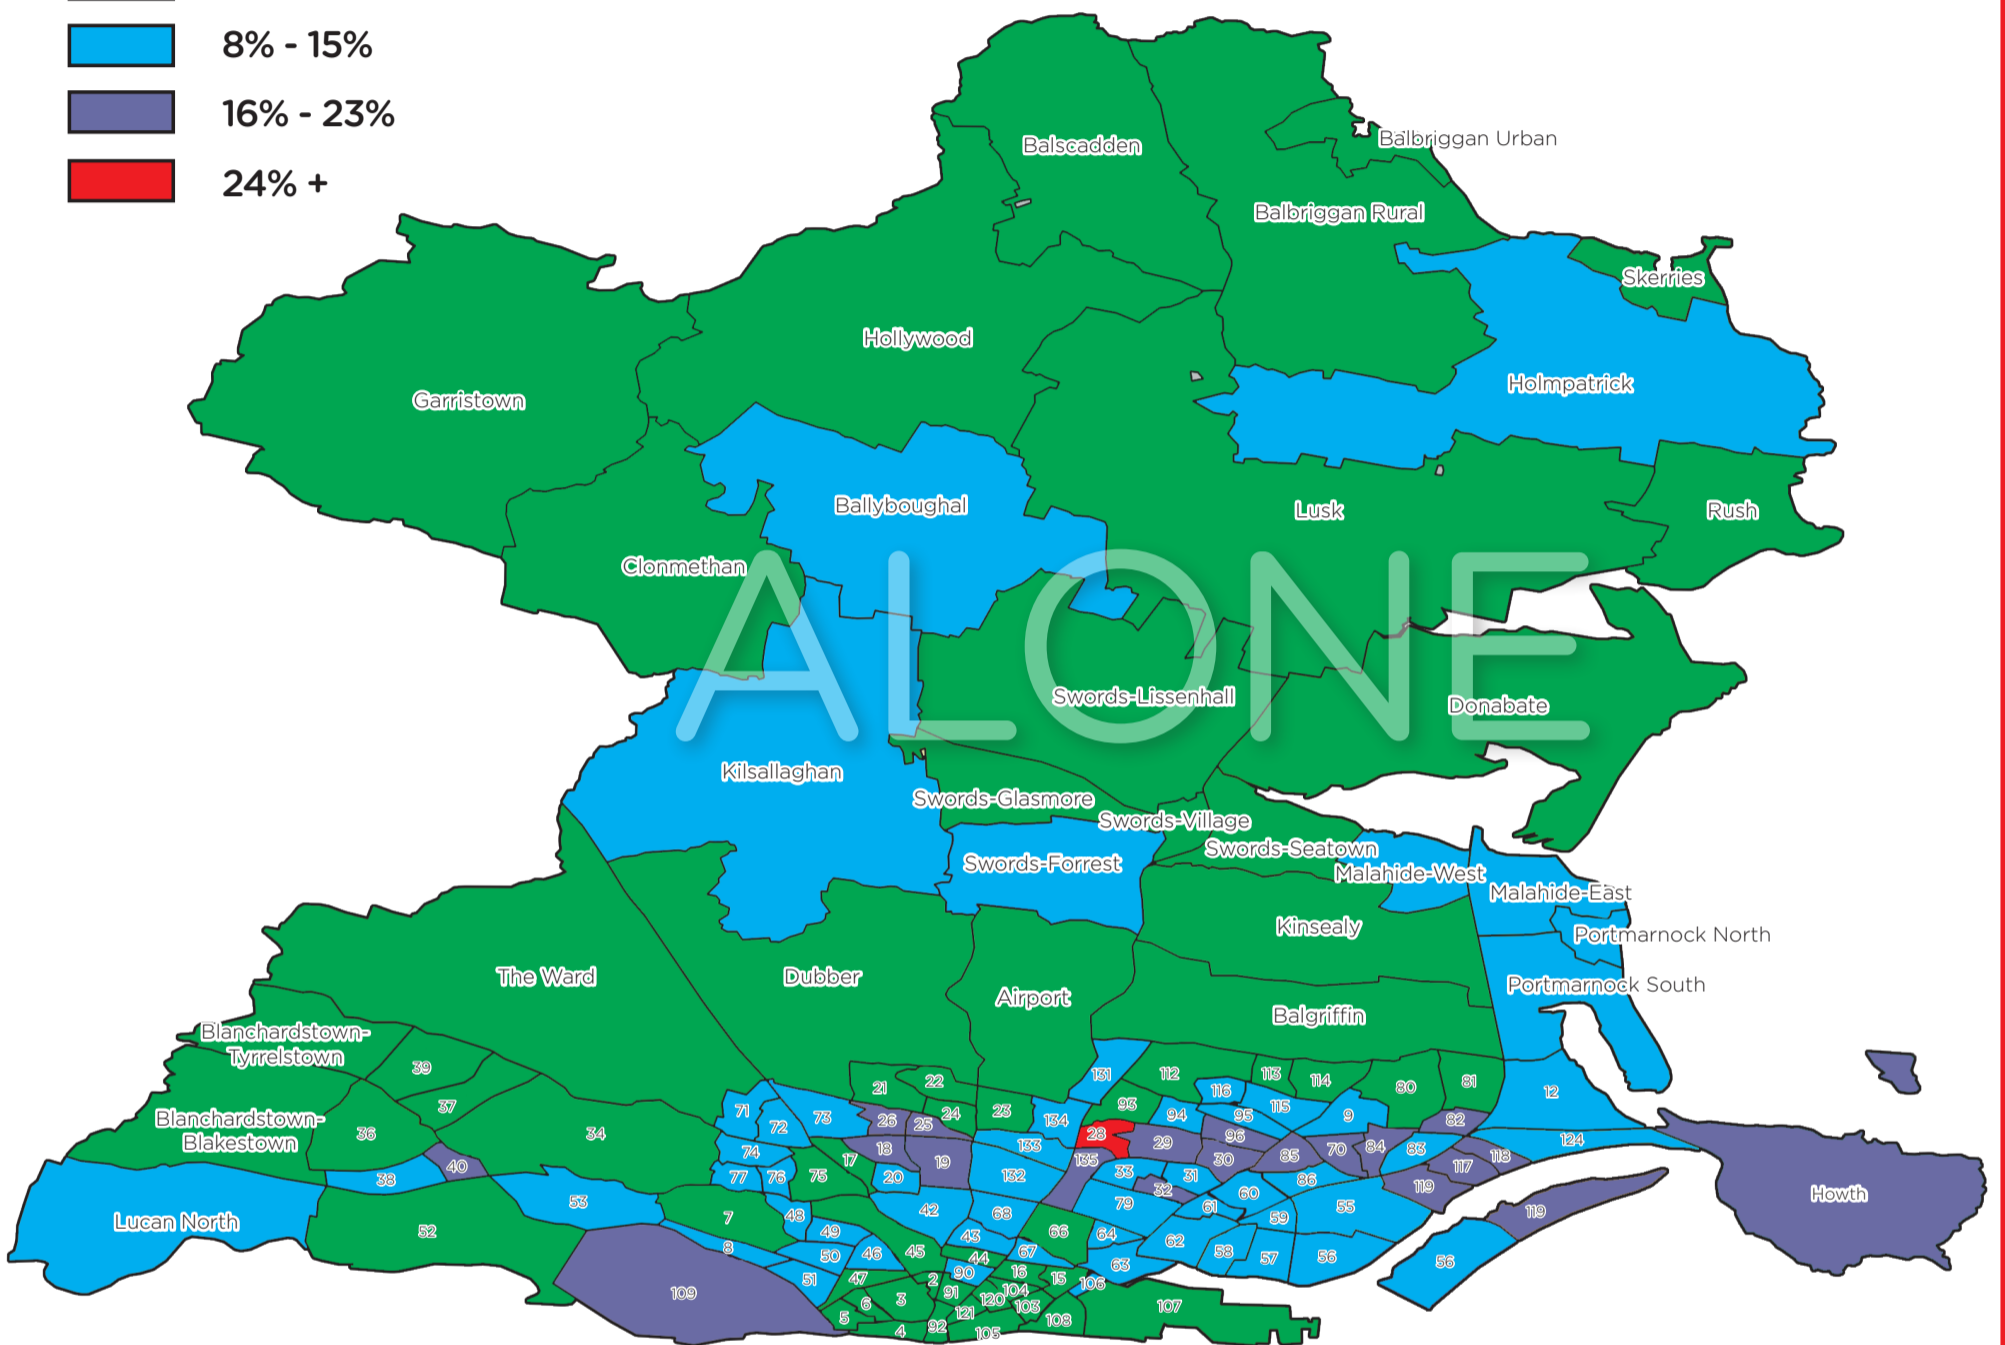

PERCENTAGE OF PEOPLE AGED 70+ IN EACH ELECTORAL DISTRICT IN DUBLIN NORTH*

Legend (Percentage)

Electoral Districts in Dublin North

2 Arran Quay A	25 Ballymun E	Roselawn	60 Clontarf West A	82 Grange C	112 Priorswood A
3 Arran Quay B	26 Ballymun F	42 Botanic A	61 Clontarf West B	83 Grange D	113 Priorswood B
4 Arran Quay C	28 Beaumont A	43 Botanic B	62 Clontarf West C	84 Grange E	114 Priorswood C
5 Arran Quay D	29 Beaumont B	44 Botanic C	63 Clontarf West D	85 Harmonstown A	115 Priorswood D
6 Arran Quay E	30 Beaumont C	45 Cabra East A	64 Clontarf West E	86 Harmonstown B	116 Priorswood E
7 Ashtown A	31 Beaumont D	46 Cabra East B	66 Drumcondra South A	90 Inns Quay A	117 Raheny-Foxfield
8 Ashtown B	32 Beaumont E	47 Cabra East C	67 Drumcondra South B	91 Inns Quay B	118 Raheny-Greendale
9 Ayrfield	33 Beaumont F	48 Cabra West A	68 Drumcondra South C	92 Inns Quay C	119 Raheny-St. Assam
12 Baldoyle	34 Blanchardstown- Abbotstown	49 Cabra West B	70 Edenmore	93 Kilmore A	120 Rotunda A
15 Ballybough A	36 Blanchardstown- Coolmine	50 Cabra West C	71 Finglas North A	94 Kilmore B	121 Rotunda B
16 Ballybough B	37 Blanchardstown- Corduff	51 Cabra West D	72 Finglas North B	95 Kilmore C	124 Sutton
17 Ballygall A	38 Blanchardstown- Delwood	52 Castleknock- Knockmaroon	73 Finglas North C	96 Kilmore D	131 Turnapin
18 Ballygall B	39 Blanchardstown- Mulhuddart	53 Castleknock-Park	74 Finglas South A	103 Mountjoy A	132 Whitehall A
19 Ballygall C	40 Blanchardstown-	55 Clontarf East A	75 Finglas South B	104 Mountjoy B	133 Whitehall B
20 Ballygall D		56 Clontarf East B	76 Finglas South C	105 North City	134 Whitehall C
21 Ballymun A		57 Clontarf East C	77 Finglas South D	106 North Dock A	135 Whitehall D
22 Ballymun B		58 Clontarf East D	79 Grace Park	107 North Dock B	
23 Ballymun C		59 Clontarf East E	80 Grange A	108 North Dock C	
24 Ballymun D			81 Grange B	109 Phoenix Park	