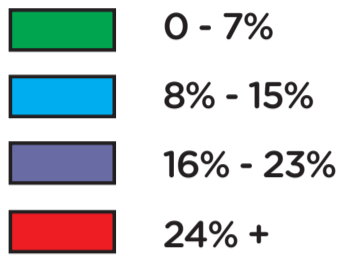

PERCENTAGE OF PEOPLE AGED 70+ IN EACH ELECTORAL DISTRICT IN DUBLIN NORTH*

Legend (Percentage)

Electoral Districts in Dublin North

2 Arran Quay A	25 Ballymun E	Roselawn	60 Clontarf West A	82 Grange C	112 Priorswood A
3 Arran Quay B	26 Ballymun F	42 Botanic A	61 Clontarf West B	83 Grange D	113 Priorswood B
4 Arran Quay C	28 Beaumont A	43 Botanic B	62 Clontarf West C	84 Grange E	114 Priorswood C
5 Arran Quay D	29 Beaumont B	44 Botanic C	63 Clontarf West D	85 Harmonstown A	115 Priorswood D
6 Arran Quay E	30 Beaumont C	45 Cabra East A	64 Clontarf West E	86 Harmonstown B	116 Priorswood E
7 Ashtown A	31 Beaumont D	46 Cabra East B	66 Drumcondra South A	90 Inns Quay A	117 Raheny-Foxfield
8 Ashtown B	32 Beaumont E	47 Cabra East C	67 Drumcondra South B	91 Inns Quay B	118 Raheny-Greendale
9 Ayrfield	33 Beaumont F	48 Cabra West A	68 Drumcondra South C	92 Inns Quay C	119 Raheny-St. Assam
12 Baldoyle	34 Blanchardstown- Abbotstown	49 Cabra West B	70 Edenmore	93 Kilmore A	120 Rotunda A
15 Ballybough A	36 Blanchardstown- Coolmine	50 Cabra West C	71 Finglas North A	94 Kilmore B	121 Rotunda B
16 Ballybough B	37 Blanchardstown- Corduff	51 Cabra West D	72 Finglas North B	95 Kilmore C	124 Sutton
17 Ballygall A	38 Blanchardstown- Delwood	52 Castleknock- Knockmaroon	73 Finglas North C	96 Kilmore D	131 Turnapin
18 Ballygall B	39 Blanchardstown- Mulhuddart	53 Castleknock-Park	74 Finglas South A	103 Mountjoy A	132 Whitehall A
19 Ballygall C	40 Blanchardstown-	55 Clontarf East A	75 Finglas South B	104 Mountjoy B	133 Whitehall B
20 Ballygall D		56 Clontarf East B	76 Finglas South C	105 North City	134 Whitehall C
21 Ballymun A		57 Clontarf East C	77 Finglas South D	106 North Dock A	135 Whitehall D
22 Ballymun B		58 Clontarf East D	79 Grace Park	107 North Dock B	
23 Ballymun C		59 Clontarf East E	80 Grange A	108 North Dock C	
24 Ballymun D			81 Grange B	109 Phoenix Park	