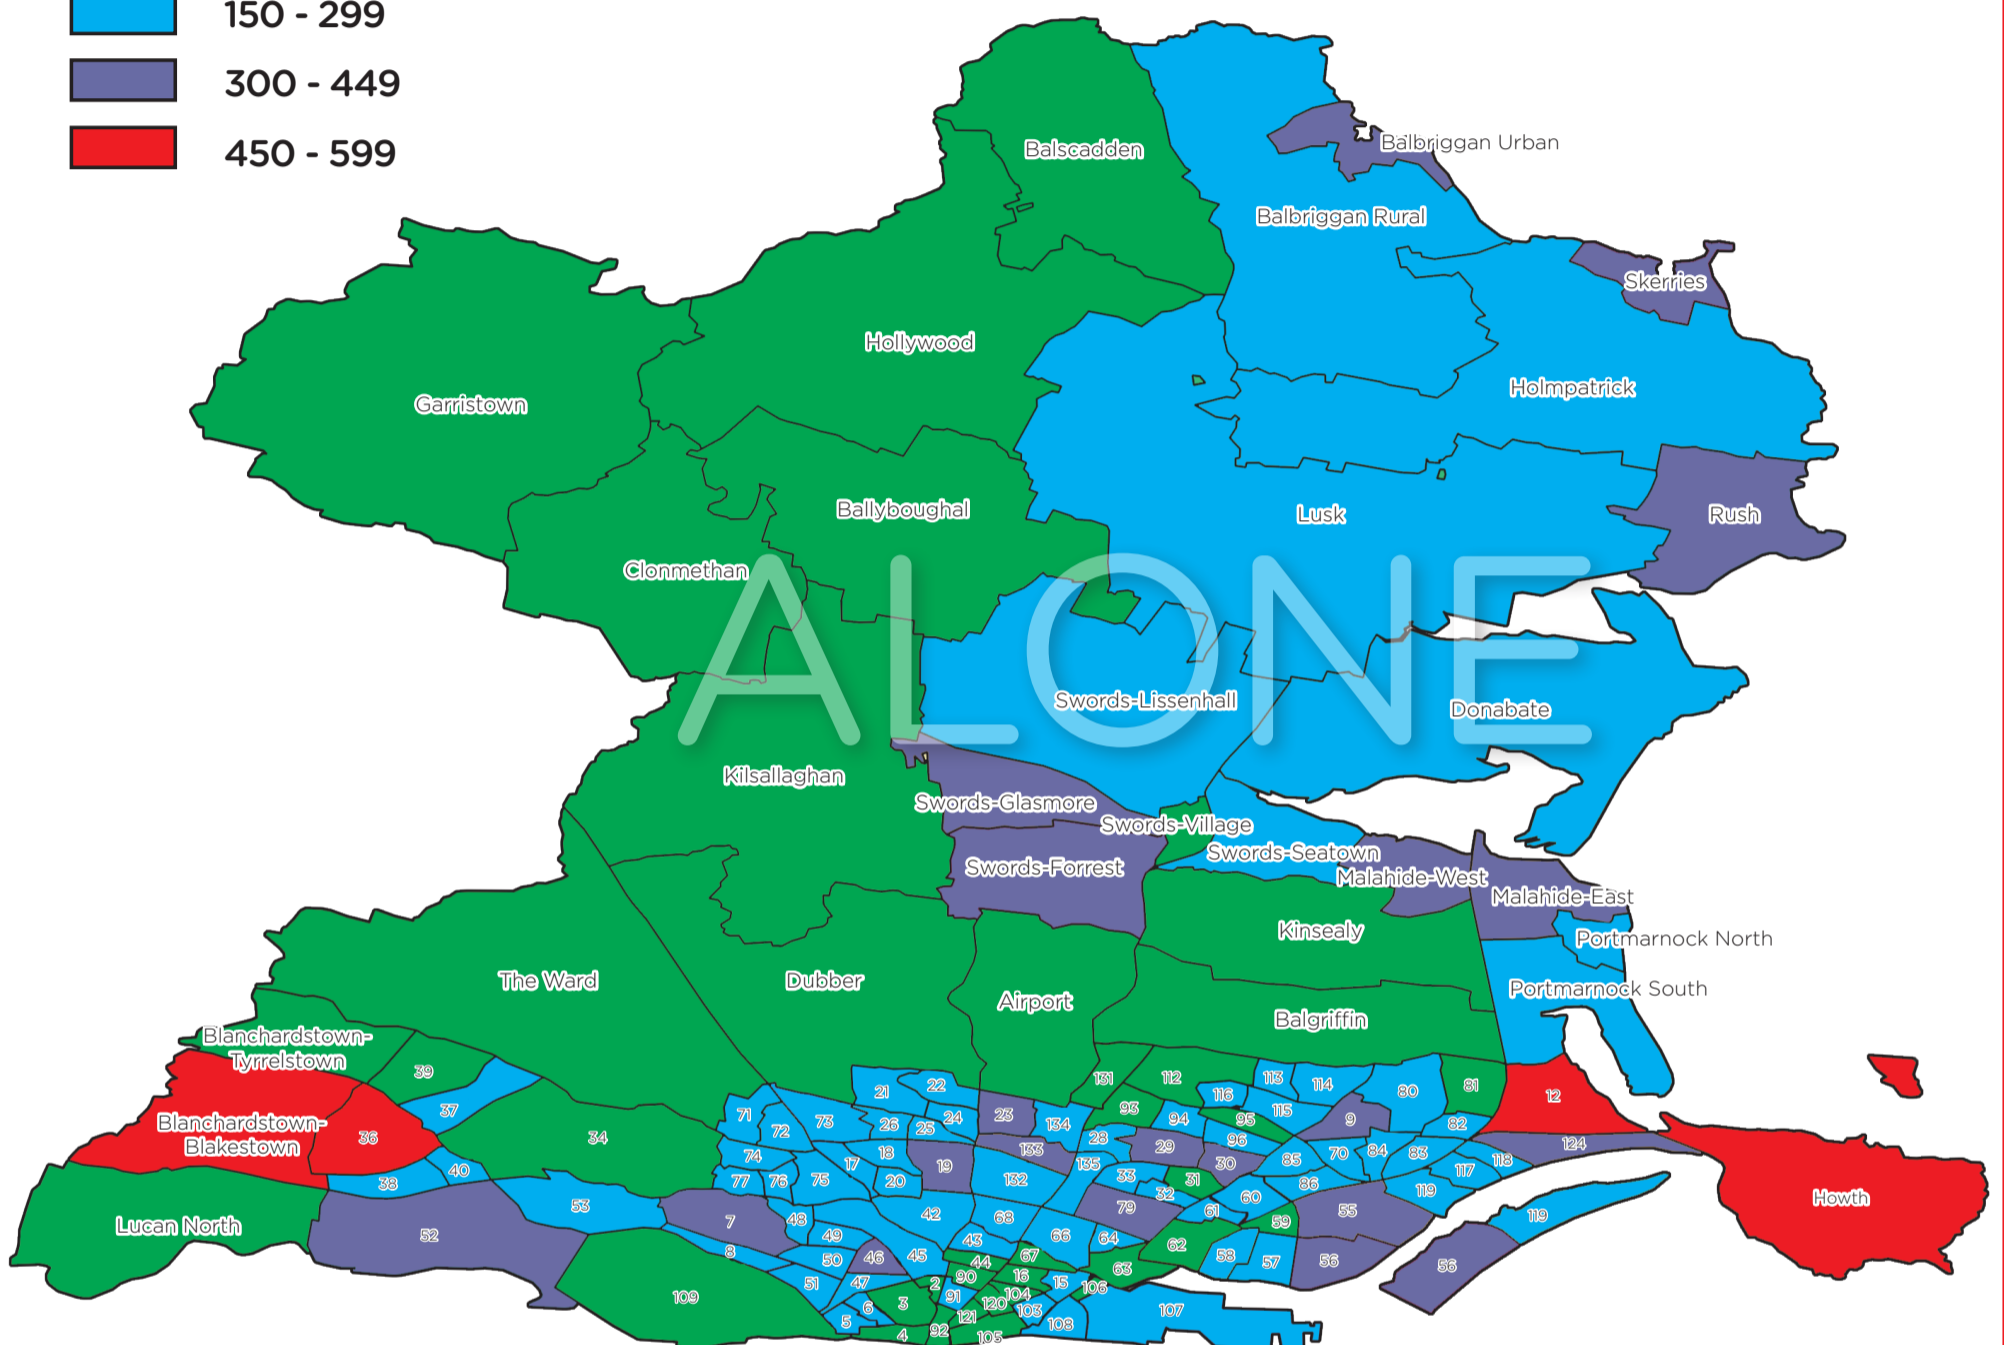

NUMBER WITH A DISABILITY IN PRIVATE HOUSEHOLDS IN PERMANENT HOUSING UNITS AGED 60+ YEARS AND OVER IN EACH ELECTORAL DISTRICT IN DUBLIN NORTH*

Legend (Numbers)

Electoral Districts in Dublin North

2 Arran Quay A	25 Ballymun E	Roselawn	60 Clontarf West A	82 Grange C	112 Priorswood A
3 Arran Quay B	26 Ballymun F	42 Botanic A	61 Clontarf West B	83 Grange D	113 Priorswood B
4 Arran Quay C	28 Beaumont A	43 Botanic B	62 Clontarf West C	84 Grange E	114 Priorswood C
5 Arran Quay D	29 Beaumont B	44 Botanic C	63 Clontarf West D	85 Harmonstown A	115 Priorswood D
6 Arran Quay E	30 Beaumont C	45 Cabra East A	64 Clontarf West E	86 Harmonstown B	116 Priorswood E
7 Ashtown A	31 Beaumont D	46 Cabra East B	66 Drumcondra South A	90 Inns Quay A	117 Raheny-Foxfield
8 Ashtown B	32 Beaumont E	47 Cabra East C	67 Drumcondra South B	91 Inns Quay B	118 Raheny-Greendale
9 Ayrfield	33 Beaumont F	48 Cabra West A	68 Drumcondra South C	92 Inns Quay C	119 Raheny-St. Assam
12 Baldoyle	34 Blanchardstown-Abbotstown	49 Cabra West B	70 Edenmore	93 Kilmore A	120 Rotunda A
15 Ballybough A	36 Blanchardstown-Coolmine	50 Cabra West C	71 Finglas North A	94 Kilmore B	121 Rotunda B
16 Ballybough B	37 Blanchardstown-Corduff	51 Cabra West D	72 Finglas North B	95 Kilmore C	124 Sutton
17 Ballygall A	38 Blanchardstown-Delwood	52 Castleknock-Knockmaroon	73 Finglas North C	96 Kilmore D	131 Turnapin
18 Ballygall B	39 Blanchardstown-Mulhuddart	53 Castleknock-Park	74 Finglas South A	103 Mountjoy A	132 Whitehall A
19 Ballygall C	40 Blanchardstown-	55 Clontarf East A	75 Finglas South B	104 Mountjoy B	133 Whitehall B
20 Ballygall D		56 Clontarf East B	76 Finglas South C	105 North City	134 Whitehall C
21 Ballymun A		57 Clontarf East C	77 Finglas South D	106 North Dock A	135 Whitehall D
22 Ballymun B		58 Clontarf East D	79 Grace Park	107 North Dock B	
23 Ballymun C		59 Clontarf East E	80 Grange A	108 North Dock C	
24 Ballymun D			81 Grange B	109 Phoenix Park	

Data Source: StatBank, Central Statistics Office (2016)

* Dublin North is an area defined by the Health Service Executive and covers most of North Dublin. It is not to be confused with the Dáil constituency 'Dublin North' covering a far smaller area.