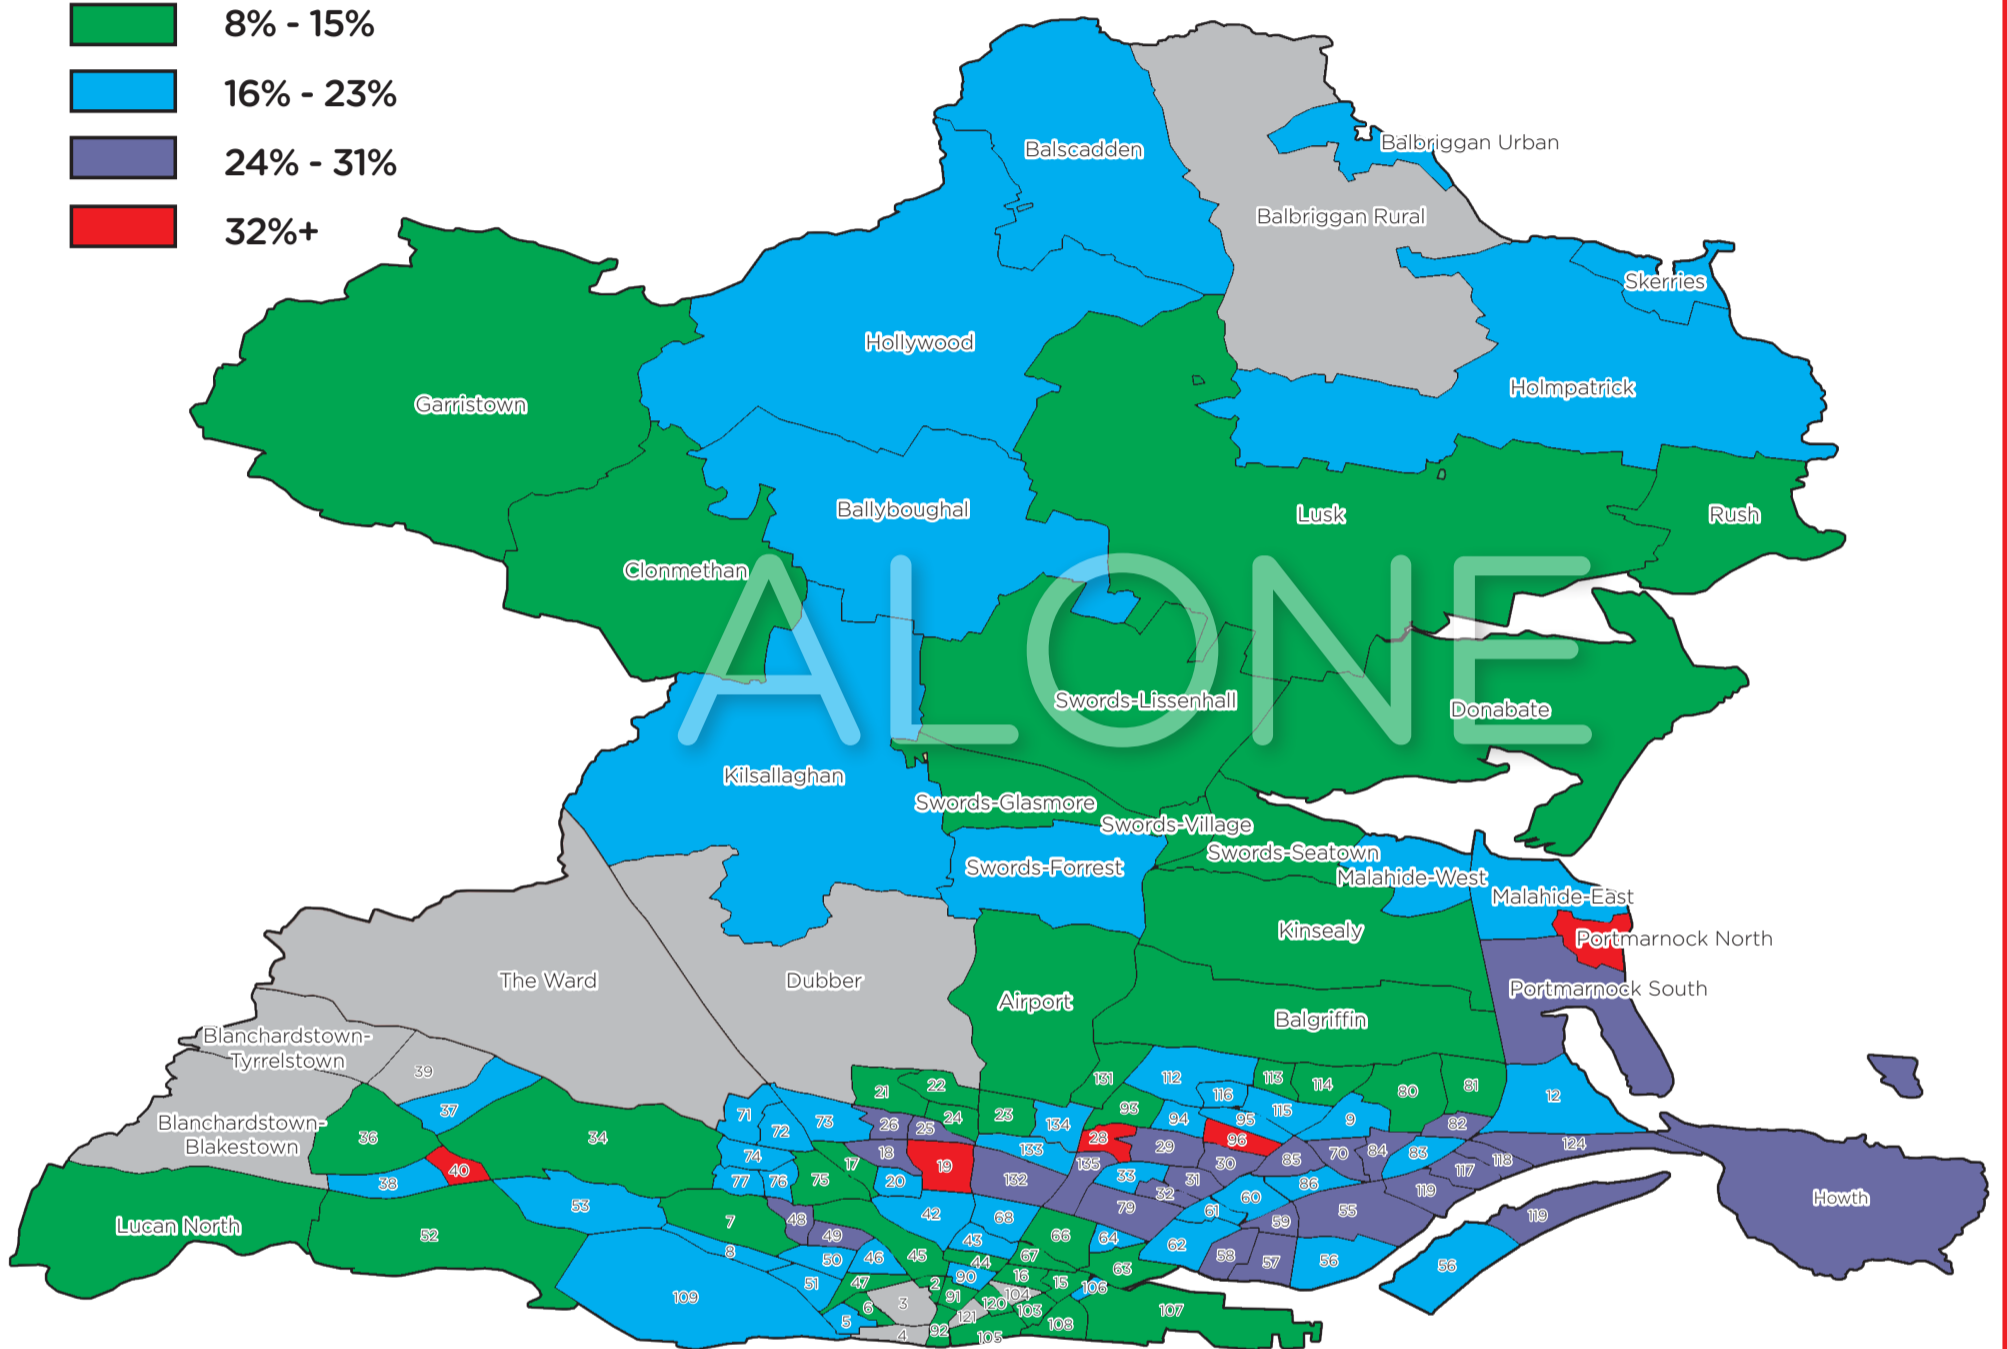

PERCENTAGE OF PEOPLE AGED 60+ IN EACH ELECTORAL DISTRICT IN DUBLIN NORTH*

Legend (Percentage)

Electoral Districts in Dublin North

2 Arran Quay A	25 Ballymun E	Roselawn	60 Clontarf West A	82 Grange C	112 Priorswood A
3 Arran Quay B	26 Ballymun F	42 Botanic A	61 Clontarf West B	83 Grange D	113 Priorswood B
4 Arran Quay C	28 Beaumont A	43 Botanic B	62 Clontarf West C	84 Grange E	114 Priorswood C
5 Arran Quay D	29 Beaumont B	44 Botanic C	63 Clontarf West D	85 Harmonstown A	115 Priorswood D
6 Arran Quay E	30 Beaumont C	45 Cabra East A	64 Clontarf West E	86 Harmonstown B	116 Priorswood E
7 Ashtown A	31 Beaumont D	46 Cabra East B	66 Drumcondra South A	90 Inns Quay A	117 Raheny-Foxfield
8 Ashtown B	32 Beaumont E	47 Cabra East C	67 Drumcondra South B	91 Inns Quay B	118 Raheny-Greendale
9 Ayrfield	33 Beaumont F	48 Cabra West A	68 Drumcondra South C	92 Inns Quay C	119 Raheny-St. Assam
12 Baldoyle	34 Blanchardstown- Abbotstown	49 Cabra West B	70 Edenmore	93 Kilmore A	120 Rotunda A
15 Ballybough A	36 Blanchardstown- Coolmine	50 Cabra West C	71 Finglas North A	94 Kilmore B	121 Rotunda B
16 Ballybough B	37 Blanchardstown- Corduff	51 Cabra West D	72 Finglas North B	95 Kilmore C	124 Sutton
17 Ballygall A	38 Blanchardstown- Delwood	52 Castleknock- Knockmaroon	73 Finglas North C	96 Kilmore D	131 Turnapin
18 Ballygall B	39 Blanchardstown- Mulhuddart	53 Castleknock-Park	74 Finglas South A	103 Mountjoy A	132 Whitehall A
19 Ballygall C	40 Blanchardstown-	55 Clontarf East A	75 Finglas South B	104 Mountjoy B	133 Whitehall B
20 Ballygall D		56 Clontarf East B	76 Finglas South C	105 North City	134 Whitehall C
21 Ballymun A		57 Clontarf East C	77 Finglas South D	106 North Dock A	135 Whitehall D
22 Ballymun B		58 Clontarf East D	79 Grace Park	107 North Dock B	
23 Ballymun C		59 Clontarf East E	80 Grange A	108 North Dock C	
24 Ballymun D			81 Grange B	109 Phoenix Park	

Data Source: StatBank, Central Statistics Office (2016)

* Dublin North is an area defined by the Health Service Executive and covers most of North Dublin. It is not to be confused with the Dáil constituency 'Dublin North' covering a far smaller area.

ALONE

YOU'RE NOT ALONE