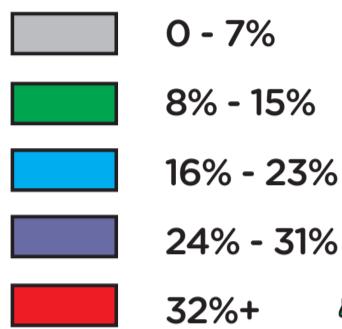

PERCENTAGE OF PEOPLE AGED 60+ IN EACH ELECTORAL DISTRICT IN DUBLIN NORTH*

Legend (Percentage)

Electoral Districts in Dublin North

2 Arran Quay A	25 Ballymun E	Roselawn	60 Clontarf West A	82 Grange C	112 Priorswood A
3 Arran Quay B	26 Ballymun F	42 Botanic A	61 Clontarf West B	83 Grange D	113 Priorswood B
4 Arran Quay C	28 Beaumont A	43 Botanic B	62 Clontarf West C	84 Grange E	114 Priorswood C
5 Arran Quay D	29 Beaumont B	44 Botanic C	63 Clontarf West D	85 Harmonstown A	115 Priorswood D
6 Arran Quay E	30 Beaumont C	45 Cabra East A	64 Clontarf West E	86 Harmonstown B	116 Priorswood E
7 Ashtown A	31 Beaumont D	46 Cabra East B	66 Drumcondra South A	90 Inns Quay A	117 Raheny-Foxfield
8 Ashtown B	32 Beaumont E	47 Cabra East C	67 Drumcondra South B	91 Inns Quay B	118 Raheny-Greendale
9 Ayrfield	33 Beaumont F	48 Cabra West A	68 Drumcondra South C	92 Inns Quay C	119 Raheny-St. Assam
12 Baldoyle	34 Blanchardstown- Abbotstown	49 Cabra West B	70 Edenmore	93 Kilmore A	120 Rotunda A
15 Ballybough A	36 Blanchardstown- Coolmine	50 Cabra West C	71 Finglas North A	94 Kilmore B	121 Rotunda B
16 Ballybough B	37 Blanchardstown- Corduff	51 Cabra West D	72 Finglas North B	95 Kilmore C	124 Sutton
17 Ballygall A	38 Blanchardstown- Delwood	52 Castleknock- Knockmaroon	73 Finglas North C	96 Kilmore D	131 Turnapin
18 Ballygall B	39 Blanchardstown- Mulhuddart	53 Castleknock-Park	74 Finglas South A	103 Mountjoy A	132 Whitehall A
19 Ballygall C	40 Blanchardstown-	55 Clontarf East A	75 Finglas South B	104 Mountjoy B	133 Whitehall B
20 Ballygall D		56 Clontarf East B	76 Finglas South C	105 North City	134 Whitehall C
21 Ballymun A		57 Clontarf East C	77 Finglas South D	106 North Dock A	135 Whitehall D
22 Ballymun B		58 Clontarf East D	79 Grace Park	107 North Dock B	
23 Ballymun C		59 Clontarf East E	80 Grange A	108 North Dock C	
24 Ballymun D			81 Grange B	109 Phoenix Park	